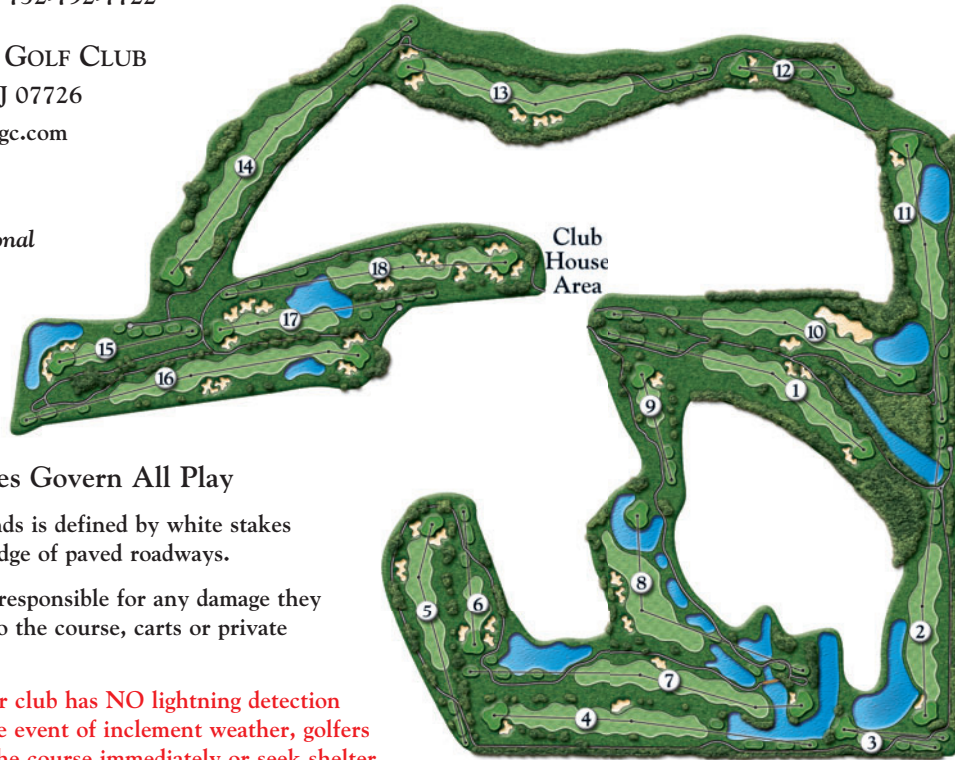

Reservations 732-792-7722

KNOB HILL GOLF CLUB

Manalapan, NJ 07726

www.knobhillgc.com

LOU KUBISA

PGA Professional

USGA Rules Govern All Play

- Out of bounds is defined by white stakes and inside edge of paved roadways.
- Golfers are responsible for any damage they may cause to the course, carts or private property.

Warning: Our club has NO lightning detection system. In the event of inclement weather, golfers should leave the course immediately or seek shelter.

All yardages are measured to the center of the green.